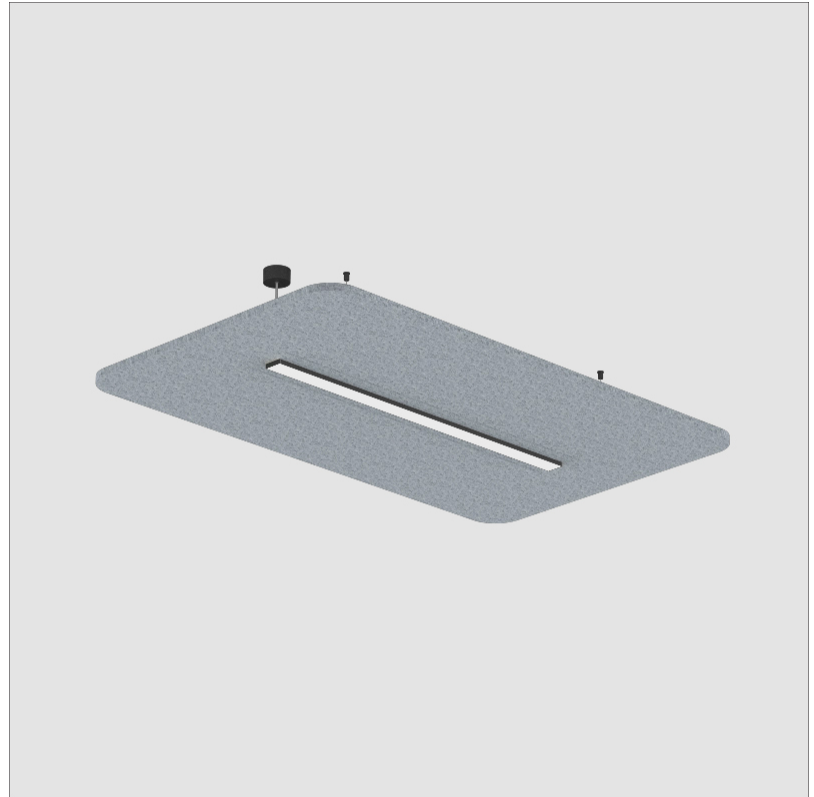

Diffuser: [PMMA - Opal / Clear / Microprism / Clear Microprism / Wallwash Double Asymmetric / Glare Control / Black Raster / Black Raster / Wallwash Left / Wallwash Right](#)

Fixture Finish: [SSR / BKV / CWI / CRY / HAB / UFT / ITA / RUA / FTG / MYG / LOD / PUS / FRO / FUP / KIA / POP / BLS / SPG / MEY / GOH / CHC / COM / ABZ / JAG / OBR / MOS / ROR](#)

Holder Finish: [SSR / BKV / CWI / CRY / HAB / LAG / UFT / ITA / RUA / RUR / MIC / FTG / MYG / TWT / LOD / PUS / FRO / FUP / KIA / POP / BLS / SPG / MEY / GOH / GUM / CHC / COM / ABZ / JAG](#)

Accent Finish: [OPL / MPM / CMP / BKR / WHR / GCL / WWR / WWL / WDA](#)

Acoustic Finish: [SFW / CYW / SEE / SYN / MTS / PMB / TTN / CYB / STO / DPE / BES / SHB / ARE / ANE / VRD / CRF](#)

Fixture Material: [Acoustic / Aluminum / PMMA](#)

Primary Material: [Acoustic](#)

Cable Details: [2000mm/78 3/4" or 6000mm/236 1/4" Cable, - Transparent](#)

ELECTRICAL

Lamp Type: LED
Input Wattage (W): 25.8
Total Output Wattage (W): 23.6
Dimming: [Non-dimming / DALI Dimming / MATTER Dimming](#)
Driver Included: No
Driver Location: Remote
Driver Class: Class 2
Input Voltage (V): 120 - 277
Upon Request: [0 - 10V Dimming / Phase Dimming](#)

LED

Color Temperature (°K): [2700 / 3000 / 3500 / 4000](#)
Max. Delivered Lumen (lm): Max 3694
Nominal Lumen (lm): Max 4280
CRI: >90 CRI
Lamp Life (hrs): 50000

OPTICAL

RATINGS AND CERTIFICATIONS

Certified By: Certified for North American Standards
IP rating: IP20

PROJECT
TYPE
SPECIFIER
QUANTITY
DATE