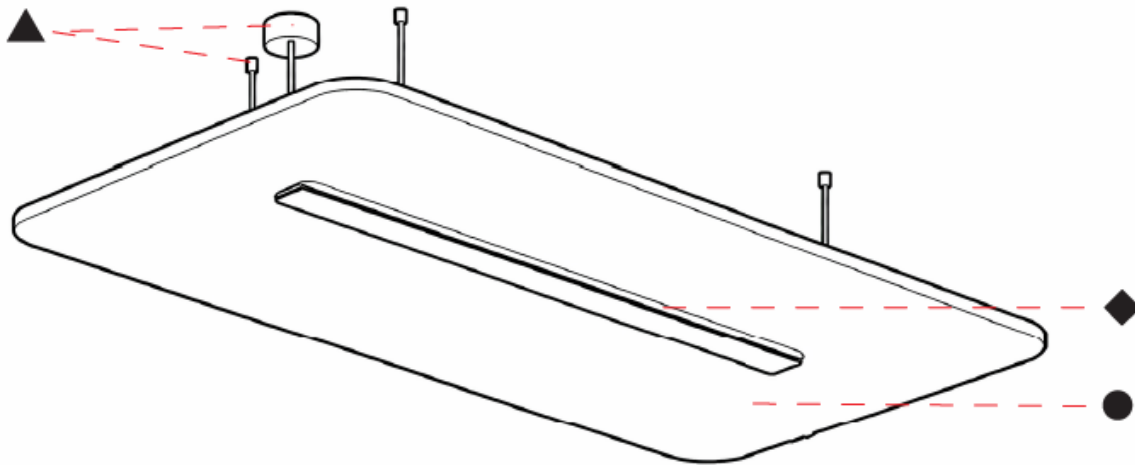

SERENII SUSPENSION

A3001159-

PROJECT	_____
TYPE	_____
SPECIFIER	_____
QUANTITY	_____
DATE	_____