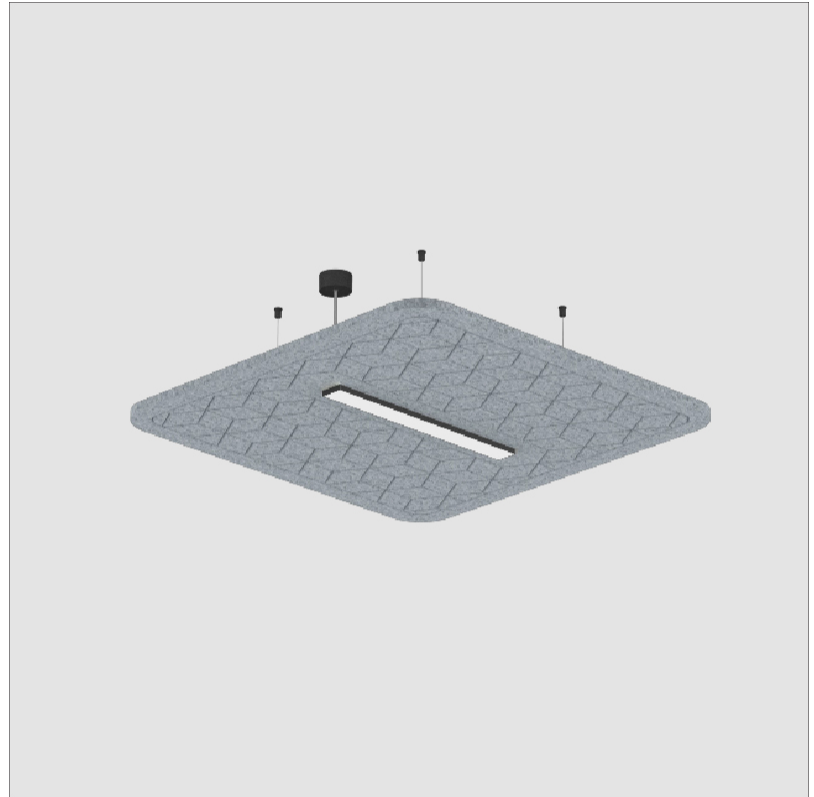

Accent Finish: [OPL / MPM / CMP / BKR / WHR / GCL / WWR / WWL / WDA](#)
Acoustic Finish: [SFW / CYW / SEE / SYN / MTS / PMB / TTN / CYB / STO / DPE / BES / SHB / ARE / ANE / VRD / CRF](#)

Fixture Material: [Acoustic / Aluminum / PMMA](#)

Primary Material: [Acoustic](#)

Cable Details: [2000mm/78 3/4" or 6000mm/236 1/4" Cable, - Transparent](#)

ELECTRICAL

Lamp Type: [LED](#)
Input Wattage (W): [21.5](#)
Total Output Wattage (W): [20](#)
Dimming: [Non-dimming / DALI Dimming / MATTER Dimming](#)
Driver Included: [No](#)
Driver Location: [Remote](#)
Driver Class: [Class 2](#)
Input Voltage (V): [120 - 277](#)
Upon Request: [0 - 10V Dimming / Phase Dimming](#)

LED

Color Temperature (°K): [2700 / 3000 / 3500 / 4000](#)
Max. Delivered Lumen (lm): [Max 2993](#)
Nominal Lumen (lm): [Max 3560](#)
CRI: [>90 CRI](#)
Lamp Life (hrs): [50000](#)

OPTICAL

RATINGS AND CERTIFICATIONS

Certified By: [Certified for North American Standards](#)

IP Rating: [IP20](#) © 2026, T 1800-388-3382, F 416-247-9319, www.zaneen.com

Available for International specifications by adding 'INT' at the end of the existing Model #. For assistance on 'custom' specifications, contact zteam@zaneen.com. In a constant effort to supply the best product, we reserve the right to change specifications or materials without notice. The most recent specification sheets are found at zaneen.com

PROJECT
TYPE
SPECIFIER
QUANTITY
DATE