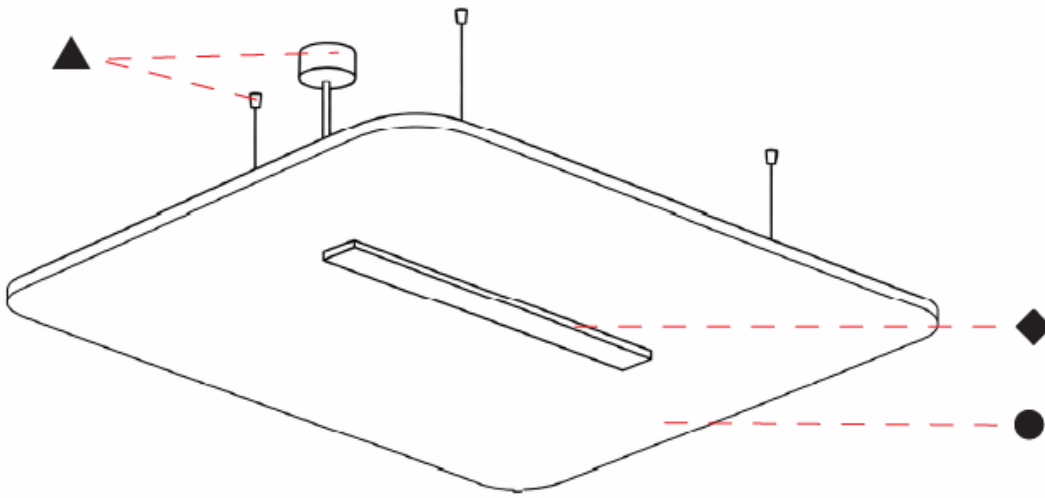

SERENII SUSPENSION

A3001156-

PROJECT	_____
TYPE	_____
SPECIFIER	_____
QUANTITY	_____
DATE	_____