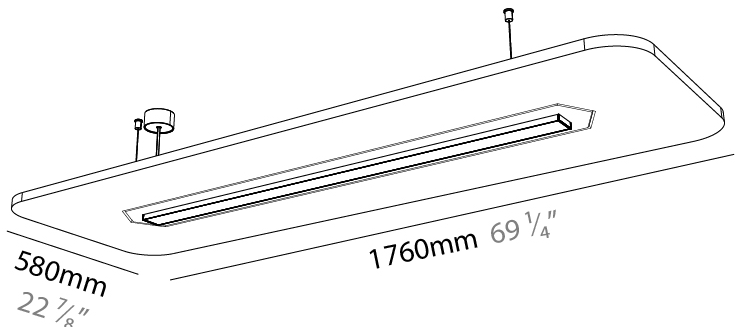

Diffuser: [PMMA - Opal / Clear / Microprism / Clear Microprism / Wallwash Double Asymmetric / Glare Control / Black Raster / Black Raster / Wallwash Left / Wallwash Right](#)

Fixture Finish: [SSR / BKV / CWI / CRY / HAB / UFT / ITA / RUA / FTG / MYG / LOD / PUS / FRO / FUP / KIA / POP / BLS / SPG / MEY / GOH / CHC / COM / ABZ / JAG / OBR / MOS / ROR](#)

Holder Finish: [SSR / BKV / CWI / CRY / HAB / LAG / UFT / ITA / RUA / RUR / MIC / FTG / MYG / TWT / LOD / PUS / FRO / FUP / KIA / POP / BLS / SPG / MEY / GOH / GUM / CHC / COM / ABZ / JAG](#)

Accent Finish: [OPL / MPM / CMP / BKR / WHR / GCL / WWR / WWL / WDA](#)

Acoustic Finish: [SFW / CYW / SEE / SYN / MTS / PMB / TTN / CYB / STO / DPE / BES / SHB / ARE / ANE / VRD / CRF](#)

Fixture Material: [Acoustic / Aluminum / PMMA](#)

Primary Material: [Acoustic](#)

Cable Details: [2000mm/78 3/4" or 6000mm/236 1/4" Cable, - Transparent](#)

ELECTRICAL

Lamp Type: LED
Input Wattage (W): 25.8
Total Output Wattage (W): 23.6
Dimming: [Non-dimming / DALI Dimming / MATTER Dimming](#)
Driver Included: No
Driver Location: Remote
Driver Class: Class 2
Input Voltage (V): 120 - 277
Upon Request: [0 - 10V Dimming / Phase Dimming](#)

LED

Color Temperature (°K): [2700 / 3000 / 3500 / 4000](#)
Max. Delivered Lumen (lm): Max 3694
Nominal Lumen (lm): Max 4280
CRI: >90 CRI
Lamp Life (hrs): 50000

OPTICAL

RATINGS AND CERTIFICATIONS

Certified By: Certified for North American Standards
IP rating: IP20

PROJECT
TYPE
SPECIFIER
QUANTITY
DATE