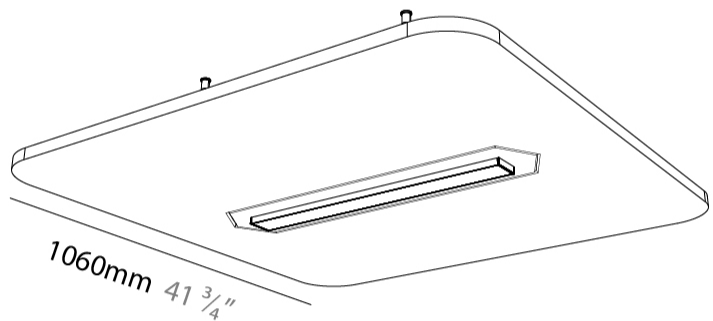

Diffuser: [PMMA - Opal / Clear / Microprism / Clear Microprism / Wallwash Double Asymmetric / Glare Control / Black Raster / Black Raster / Wallwash Left / Wallwash Right](#)

Fixture Finish: [SSR / BKV / CWI / CRY / HAB / UFT / ITA / RUA / FTG / MYG / LOD / PUS / FRO / FUP / KIA / POP / BLS / SPG / MEY / GOH / CHC / COM / ABZ / JAG / OBR / MOS / ROR](#)

Holder Finish: [SSR / BKV / CWI / CRY / HAB / LAG / UFT / ITA / RUA / RUR / MIC / FTG / MYG / TWT / LOD / PUS / FRO / FUP / KIA / POP / BLS / SPG / MEY / GOH / GUM / CHC / COM / ABZ / JAG](#)

Accent Finish: [OPL / MPM / CMP / BKR / WHR / GCL / WWR / WWL / WDA](#)

Acoustic Finish: [SFW / CYW / SEE / SYN / MTS / PMB / TTN / CYB / STO / DPE / BES / SHB / ARE / ANE / VRD / CRF](#)

Fixture Material: [Acoustic / Aluminum / PMMA](#)

Primary Material: [Acoustic](#)

Cable Details: [2000mm/78 3/4" or 6000mm/236 1/4" Cable, - Transparent](#)

ELECTRICAL

Lamp Type: LED
Input Wattage (W): 21.5
Total Output Wattage (W): 20
Dimming: [Non-dimming / DALI Dimming / MATTER Dimming](#)
Driver Included: No
Driver Location: Remote
Driver Class: Class 2
Input Voltage (V): 120 - 277
Upon Request: [0 - 10V Dimming / Phase Dimming](#)

LED

Color Temperature (°K): [2700 / 3000 / 3500 / 4000](#)
Max. Delivered Lumen (lm): Max 2993
Nominal Lumen (lm): Max 3560
CRI: >90 CRI
Lamp Life (hrs): 50000

OPTICAL

RATINGS AND CERTIFICATIONS

Certified By: Certified for North American Standards
IP rating: IP20