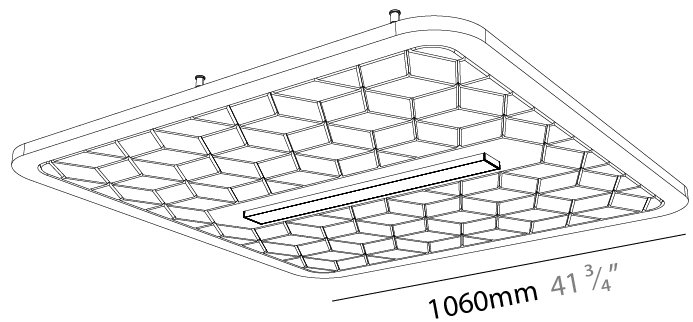

Accent Finish: [OPL / MPM / CMP / BKR / WHR / GCL / WWR / WWL / WDA](#)
Acoustic Finish: [SFW / CYW / SEE / SYN / MTS / PMB / TTN / CYB / STO / DPE / BES / SHB / ARE / ANE / VRD / CRF](#)

Fixture Material: [Acoustic / Aluminum / PMMA](#)

Primary Material: [Acoustic](#)

Cable Details: [2000mm/78 3/4" or 6000mm/236 1/4" Cable, - Transparent](#)

ELECTRICAL

Lamp Type: [LED](#)
Input Wattage (W): [21.5](#)
Total Output Wattage (W): [20](#)
Dimming: [Non-dimming / DALI Dimming / MATTER Dimming](#)
Driver Included: [No](#)
Driver Location: [Remote](#)
Driver Class: [Class 2](#)
Input Voltage (V): [120 - 277](#)
Upon Request: [0 - 10V Dimming / Phase Dimming](#)

LED

Color Temperature (°K): [2700 / 3000 / 3500 / 4000](#)
Max. Delivered Lumen (lm): [Max 2993](#)
Nominal Lumen (lm): [Max 3560](#)
CRI: [>90 CRI](#)
Lamp Life (hrs): [50000](#)

OPTICAL

RATINGS AND CERTIFICATIONS

Certified By: [Certified for North American Standards](#)

IP Rating: [IP20](#) © 2026, T 1800-388-3382, F 416-247-9319, www.zaneen.com

Available for International specifications by adding 'INT' at the end of the existing Model #. For assistance on 'custom' specifications, contact zteam@zaneen.com. In a constant effort to supply the best product, we reserve the right to change specifications or materials without notice. The most recent specification sheets are found at zaneen.com

PROJECT
TYPE
SPECIFIER
QUANTITY
DATE